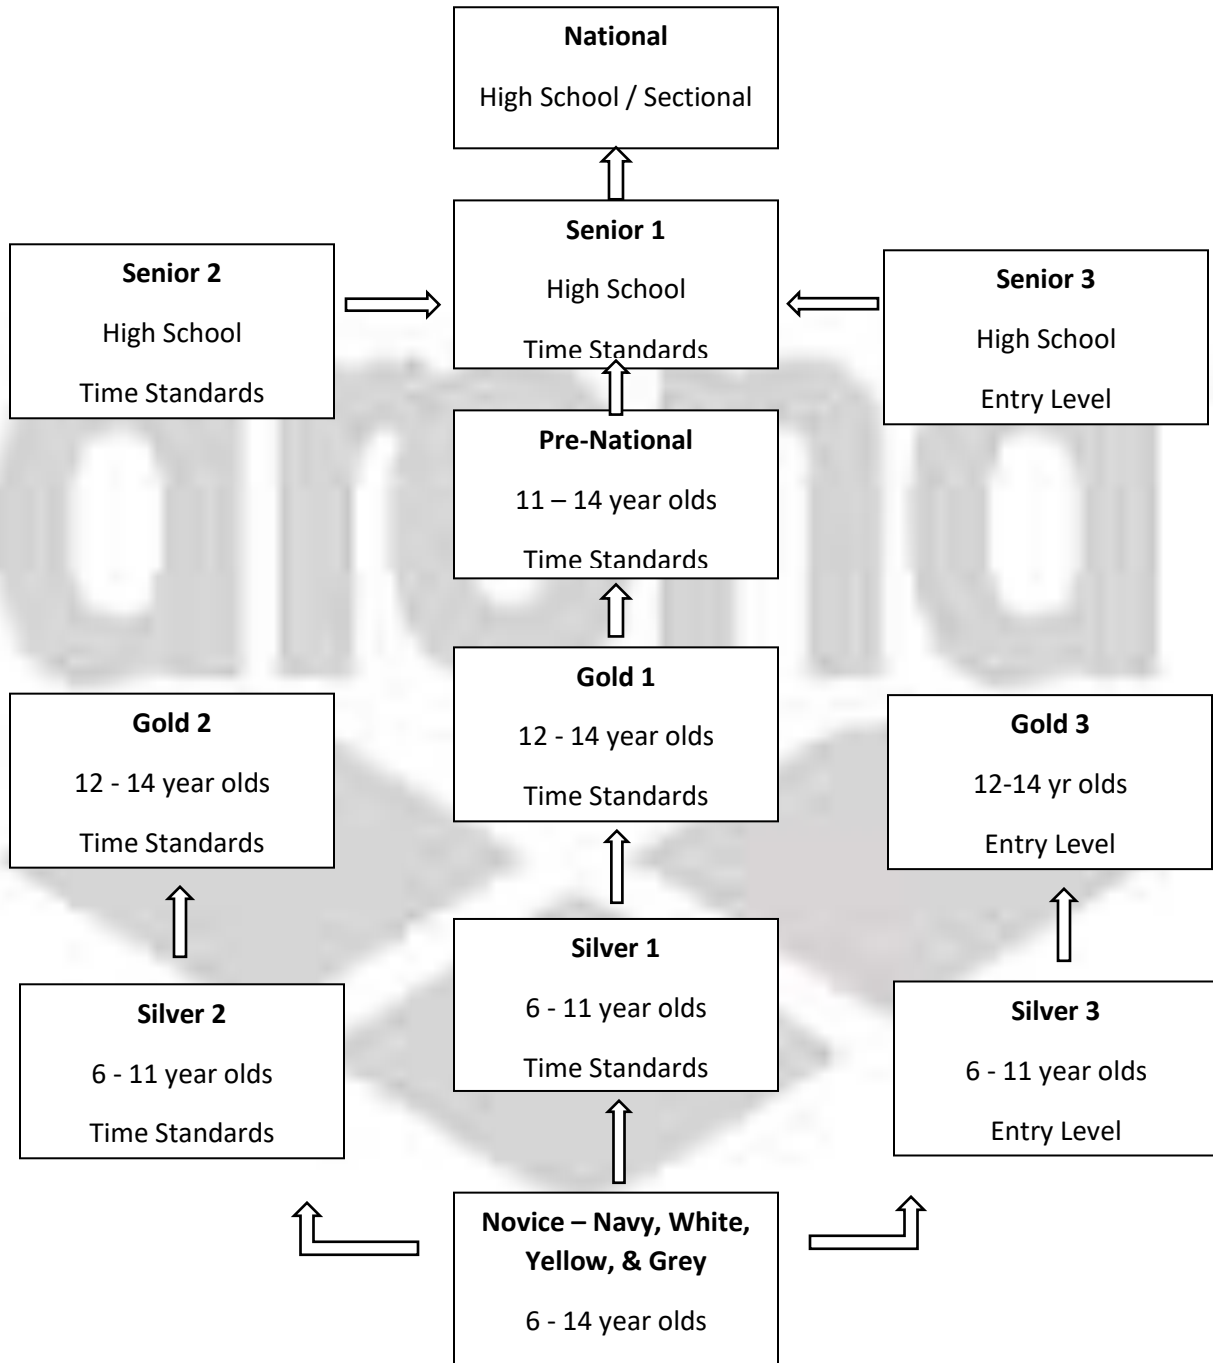

# Group Flow Chart

Link to website page that has Time Standards per group

[<Click Here>](#)