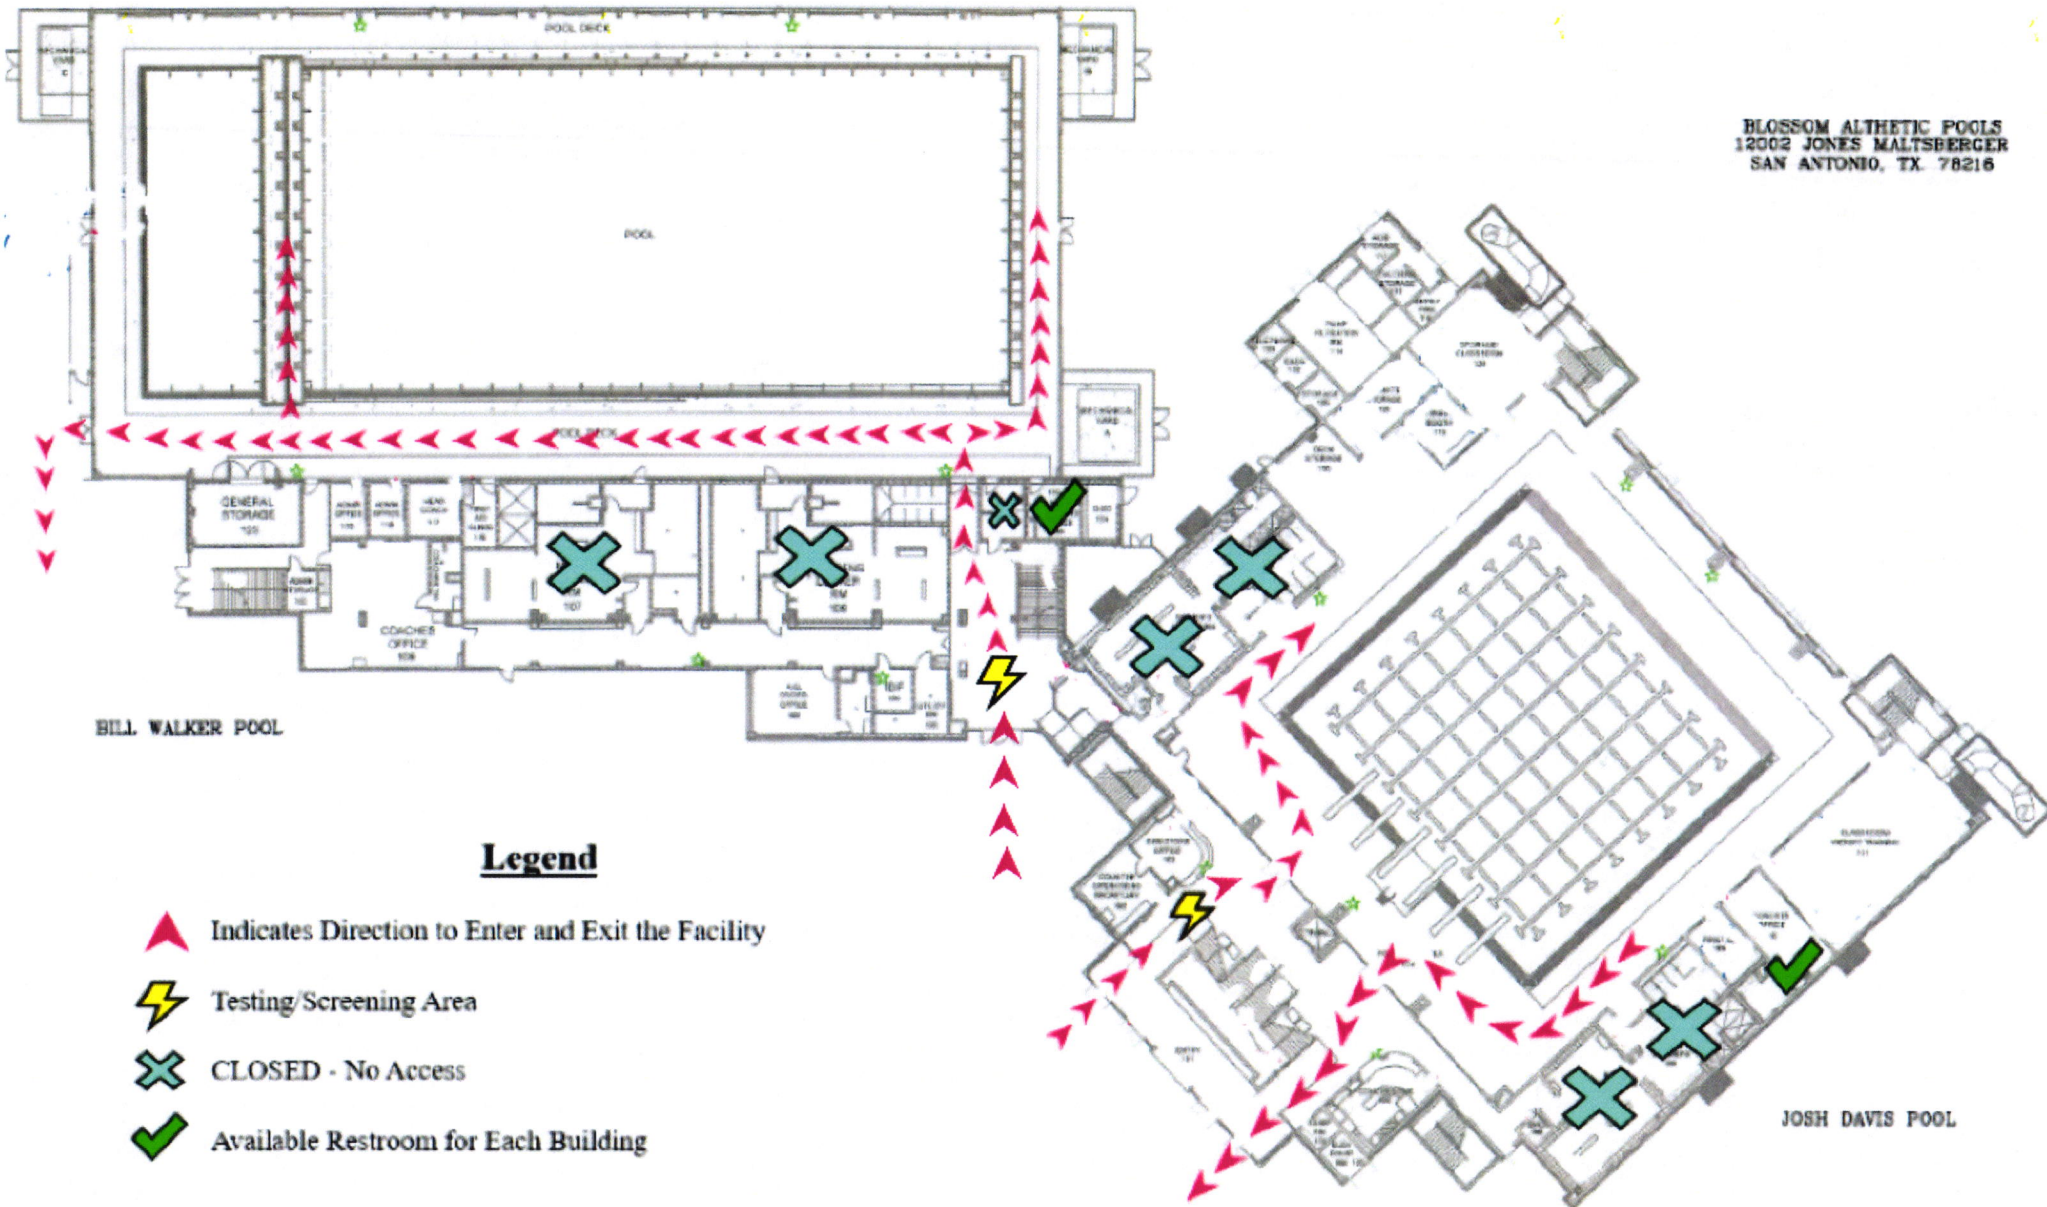

BLOSSOM ALTHETIC POOLS  
12002 JONES MALTSBERGER  
SAN ANTONIO, TX 78216

**Legend**

-  Indicates Direction to Enter and Exit the Facility
-  Testing/Screening Area
-  CLOSED - No Access
-  Available Restroom for Each Building

BILL WALKER POOL

JOSH DAVIS POOL