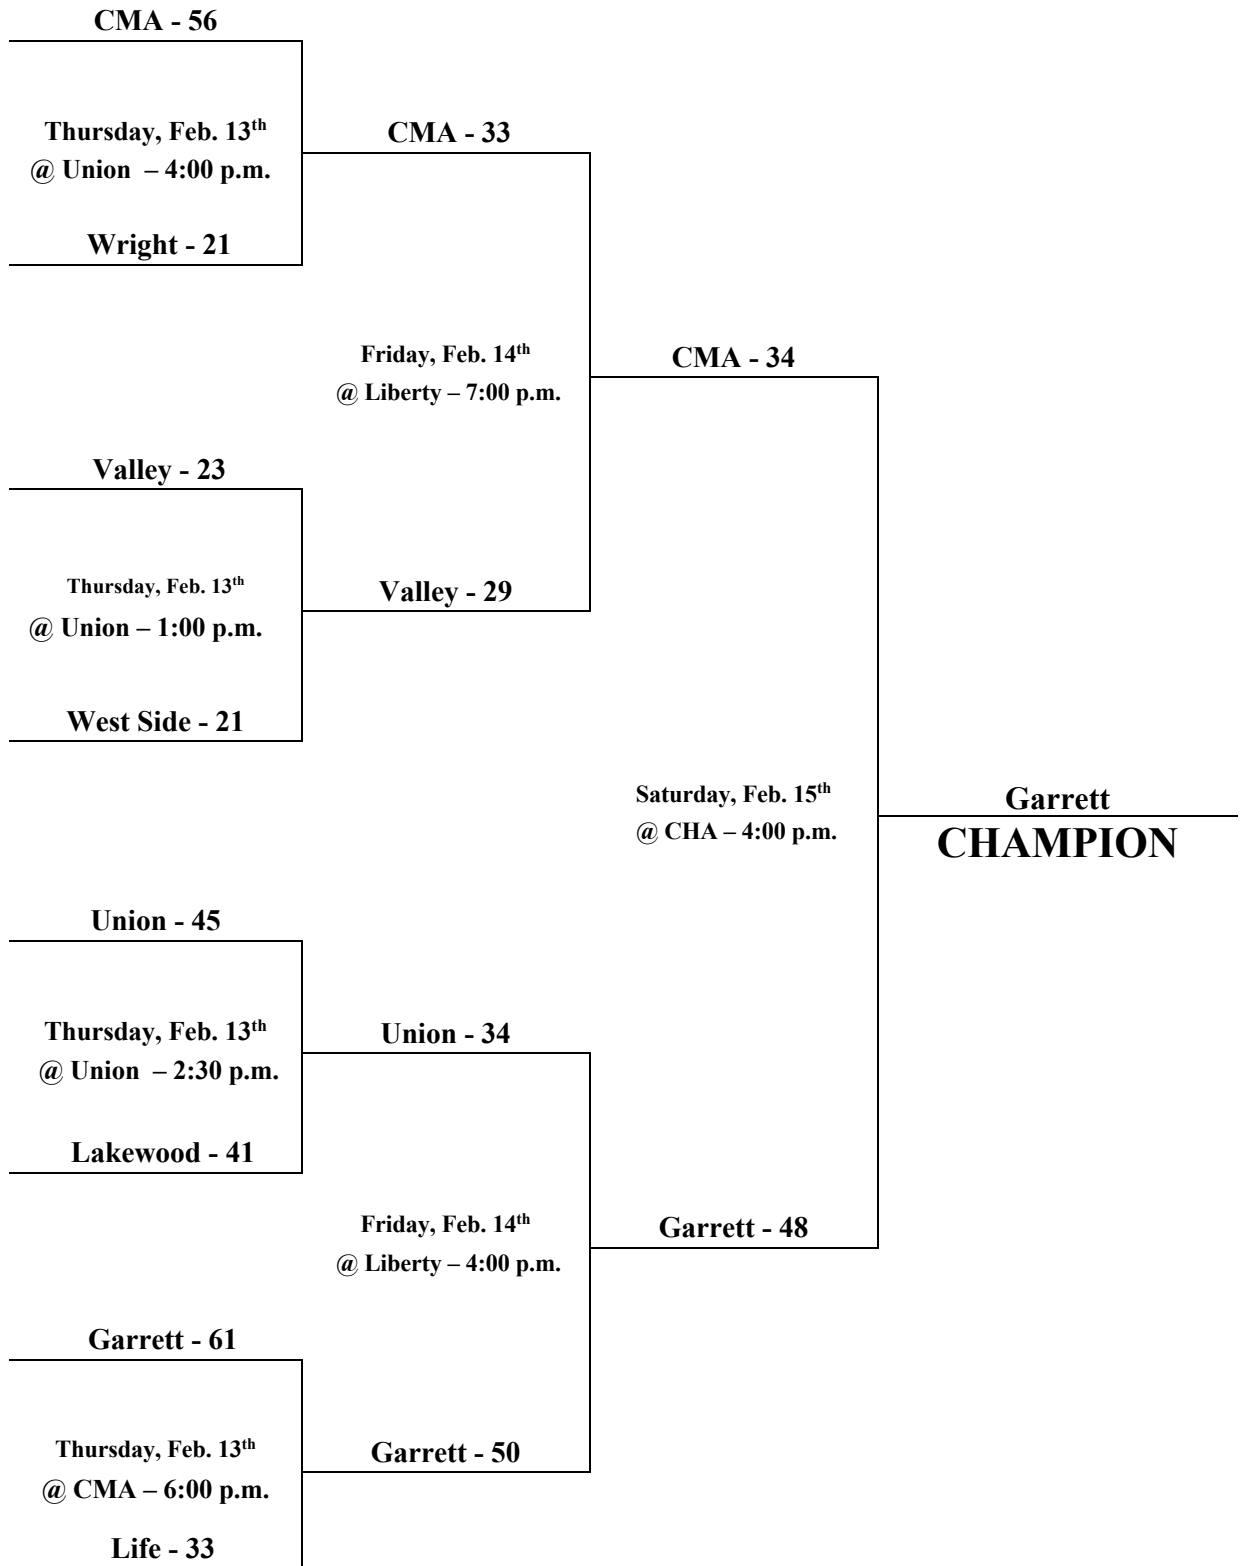

HCAA 1A High School Girls' STATE TOURNAMENT

HCAA 1A High School Boys' STATE TOURNAMENT

HCAA 2A High School Girls' STATE TOURNAMENT

HCAA 2A High School Boys' STATE TOURNAMENT

Lakewood - 81

Thursday, Feb. 13th
@ Lakewood - 7:00 p.m.