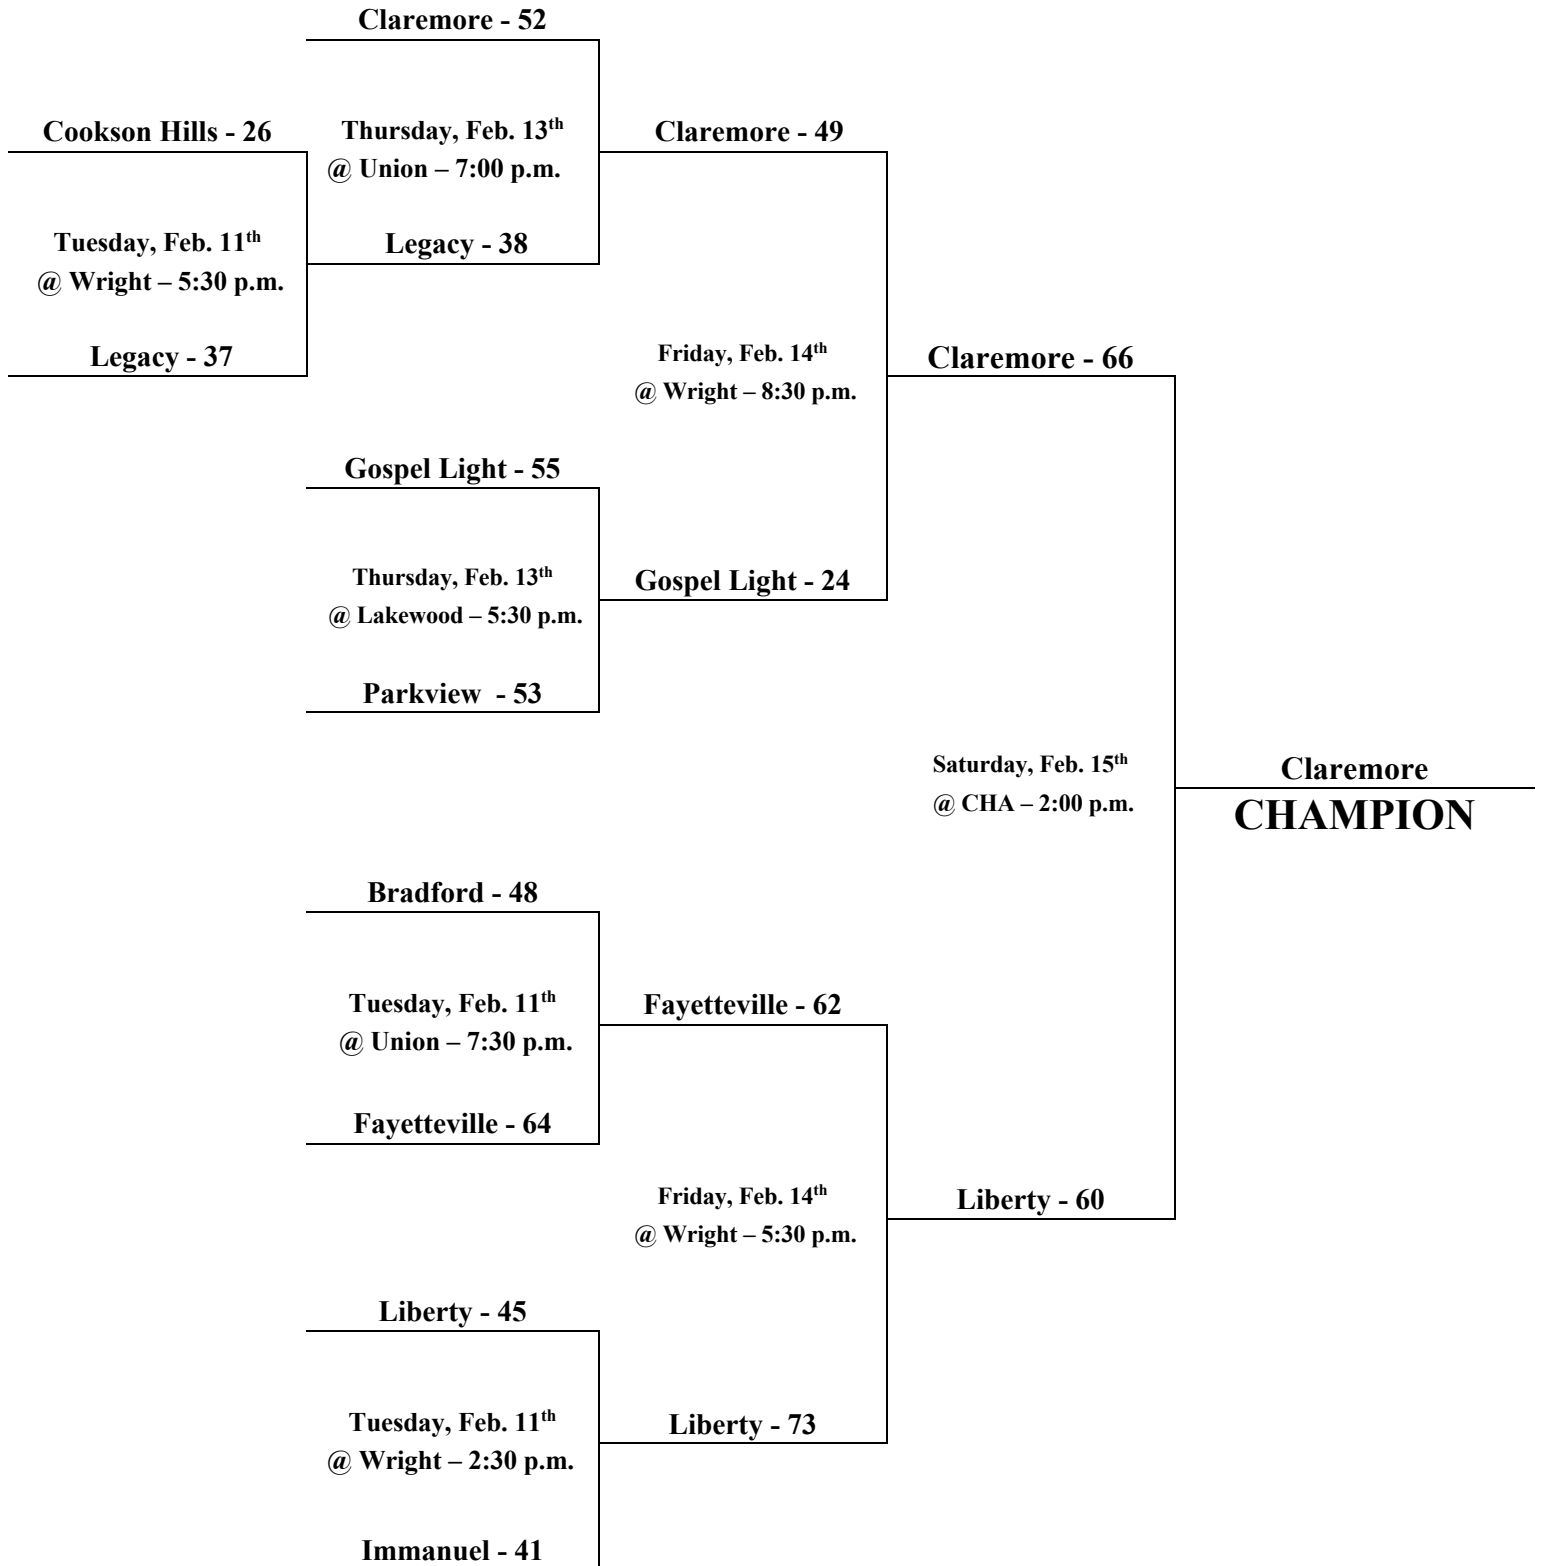

HCAA 1A High School Girls' STATE TOURNAMENT

HCAA 1A High School Boys' STATE TOURNAMENT

HCAA 2A High School Girls' STATE TOURNAMENT

HCAA 2A High School Boys' STATE TOURNAMENT

Lakewood - 81

Thursday, Feb. 13th
@ Lakewood - 7:00 p.m.