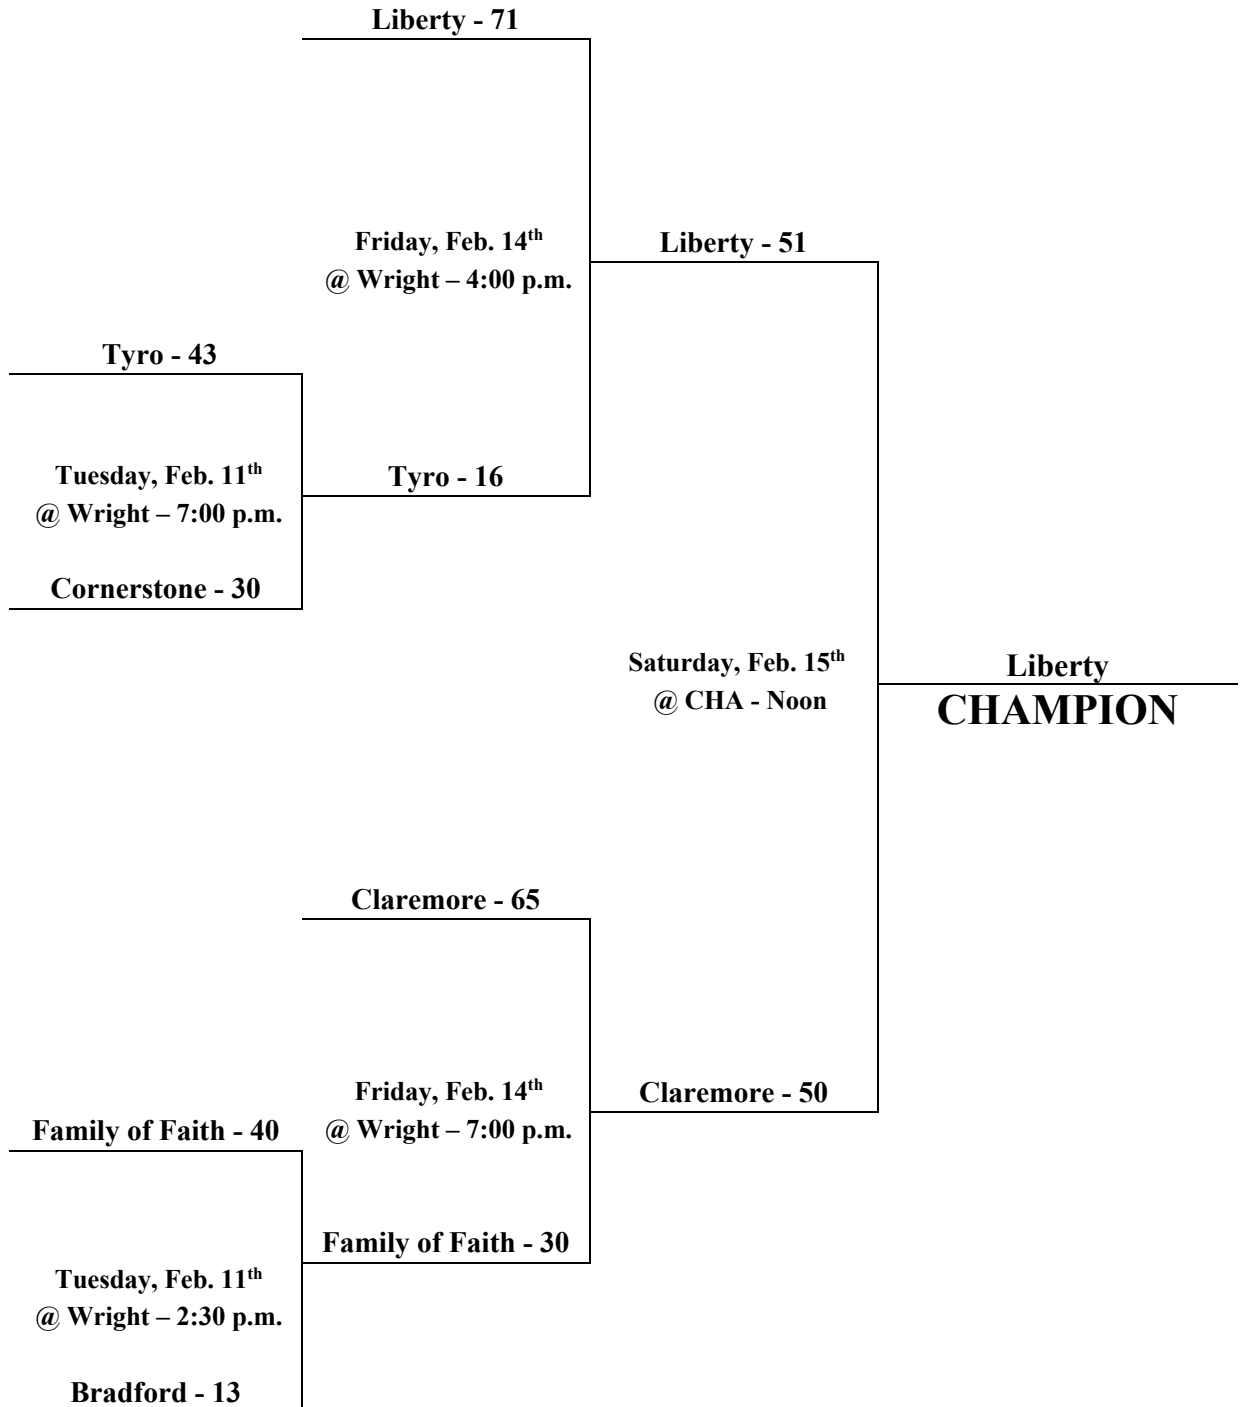

HCAA 1A High School Girls' STATE TOURNAMENT

HCAA 1A High School Boys' STATE TOURNAMENT

HCAA 2A High School Girls' STATE TOURNAMENT

HCAA 2A High School Boys' STATE TOURNAMENT

Lakewood - 81

Thursday, Feb. 13th
@ Lakewood - 7:00 p.m.