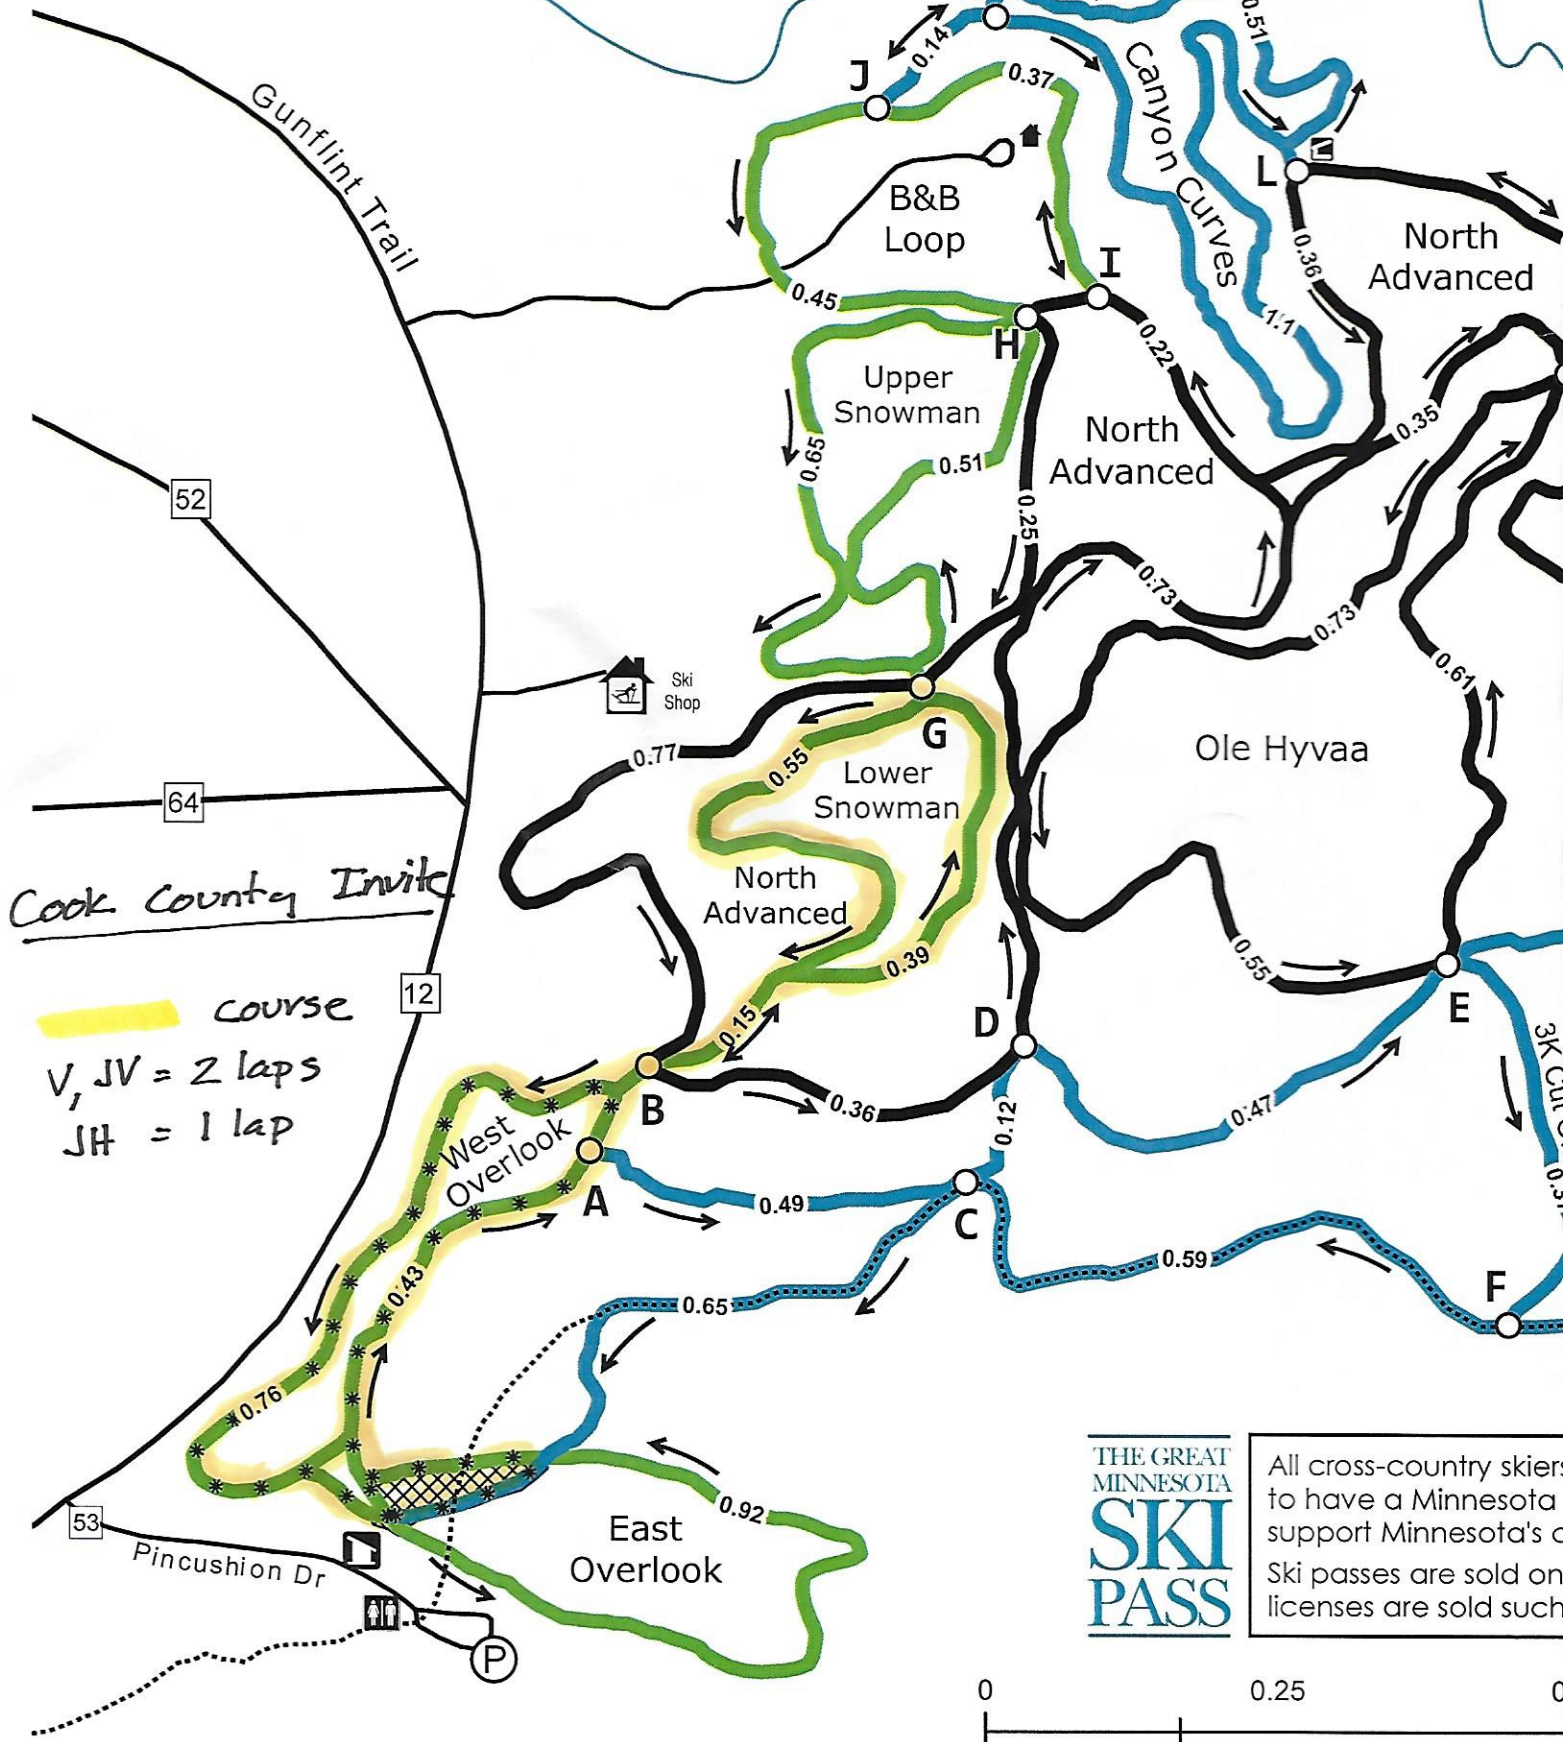

Trails developed and maintained by the North Superior Ski and Run Club with assistance from:

US Forest Service, Minnesota DNR, City of Grand Marais Cook County, Grand Marais Area Tourism Assoc.

# Pincushion

THE GREAT MINNESOTA  
**SKI PASS**

All cross-country skiers to have a Minnesota support Minnesota's Ski passes are sold on licenses are sold such

# Cook County Invite Stadium Area