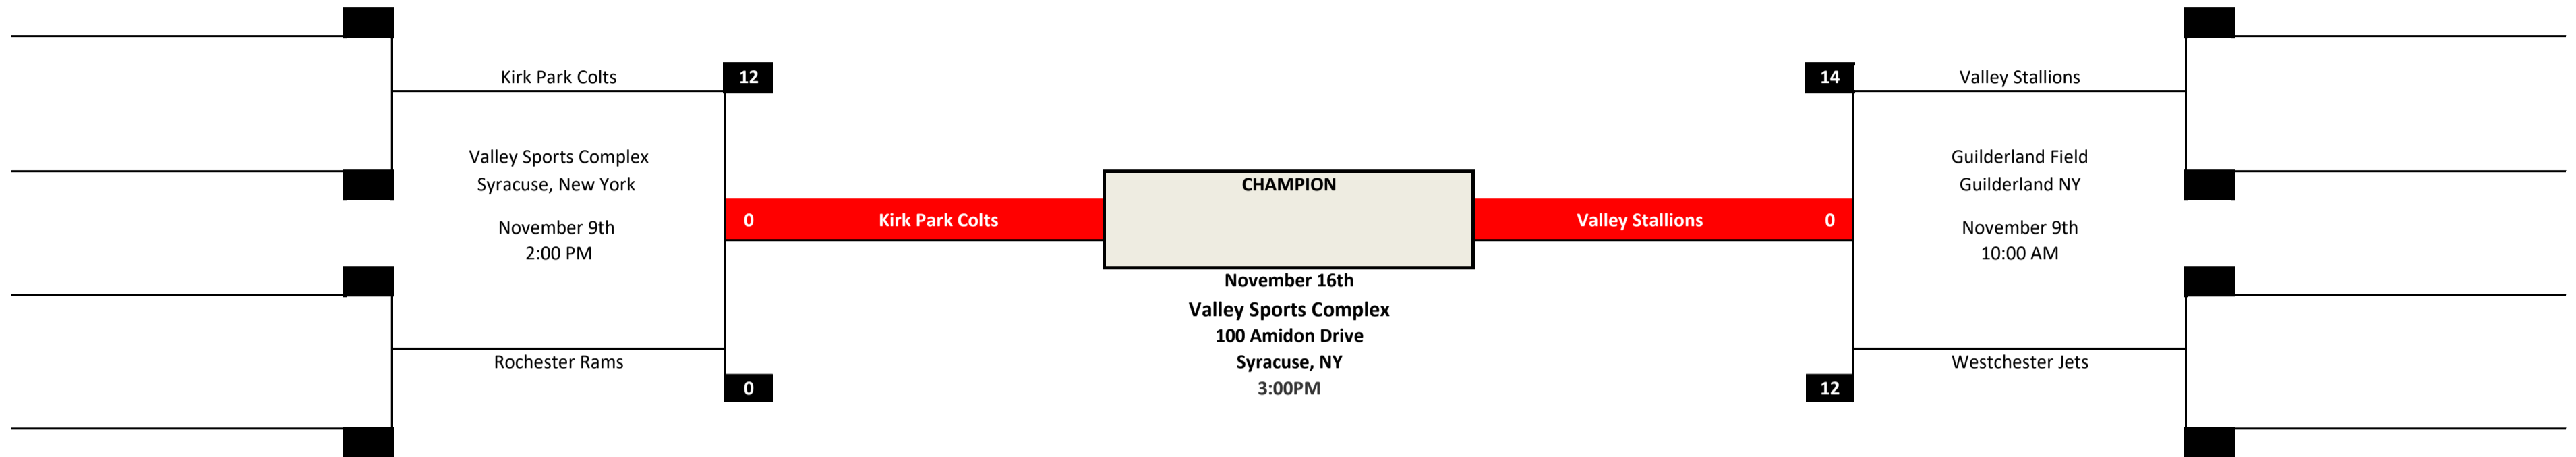

EMPIRE STATE CLASSIC

2019 AFL CONFERENCE Jr. Pee wee Bracket

NFL CONFERENCE Jr. Pee wee Bracket

Division	Age(s)	Weight Range	MAX
Jr. Pee wee	8-9-10	60-115	124
(older/lighter)	11*	60-95	104
EQUIPMENT WEIGHT (8 pounds)			
Jr. Pee wee	8-9-10	68-123	132
(older/lighter)	11*	68-103	112