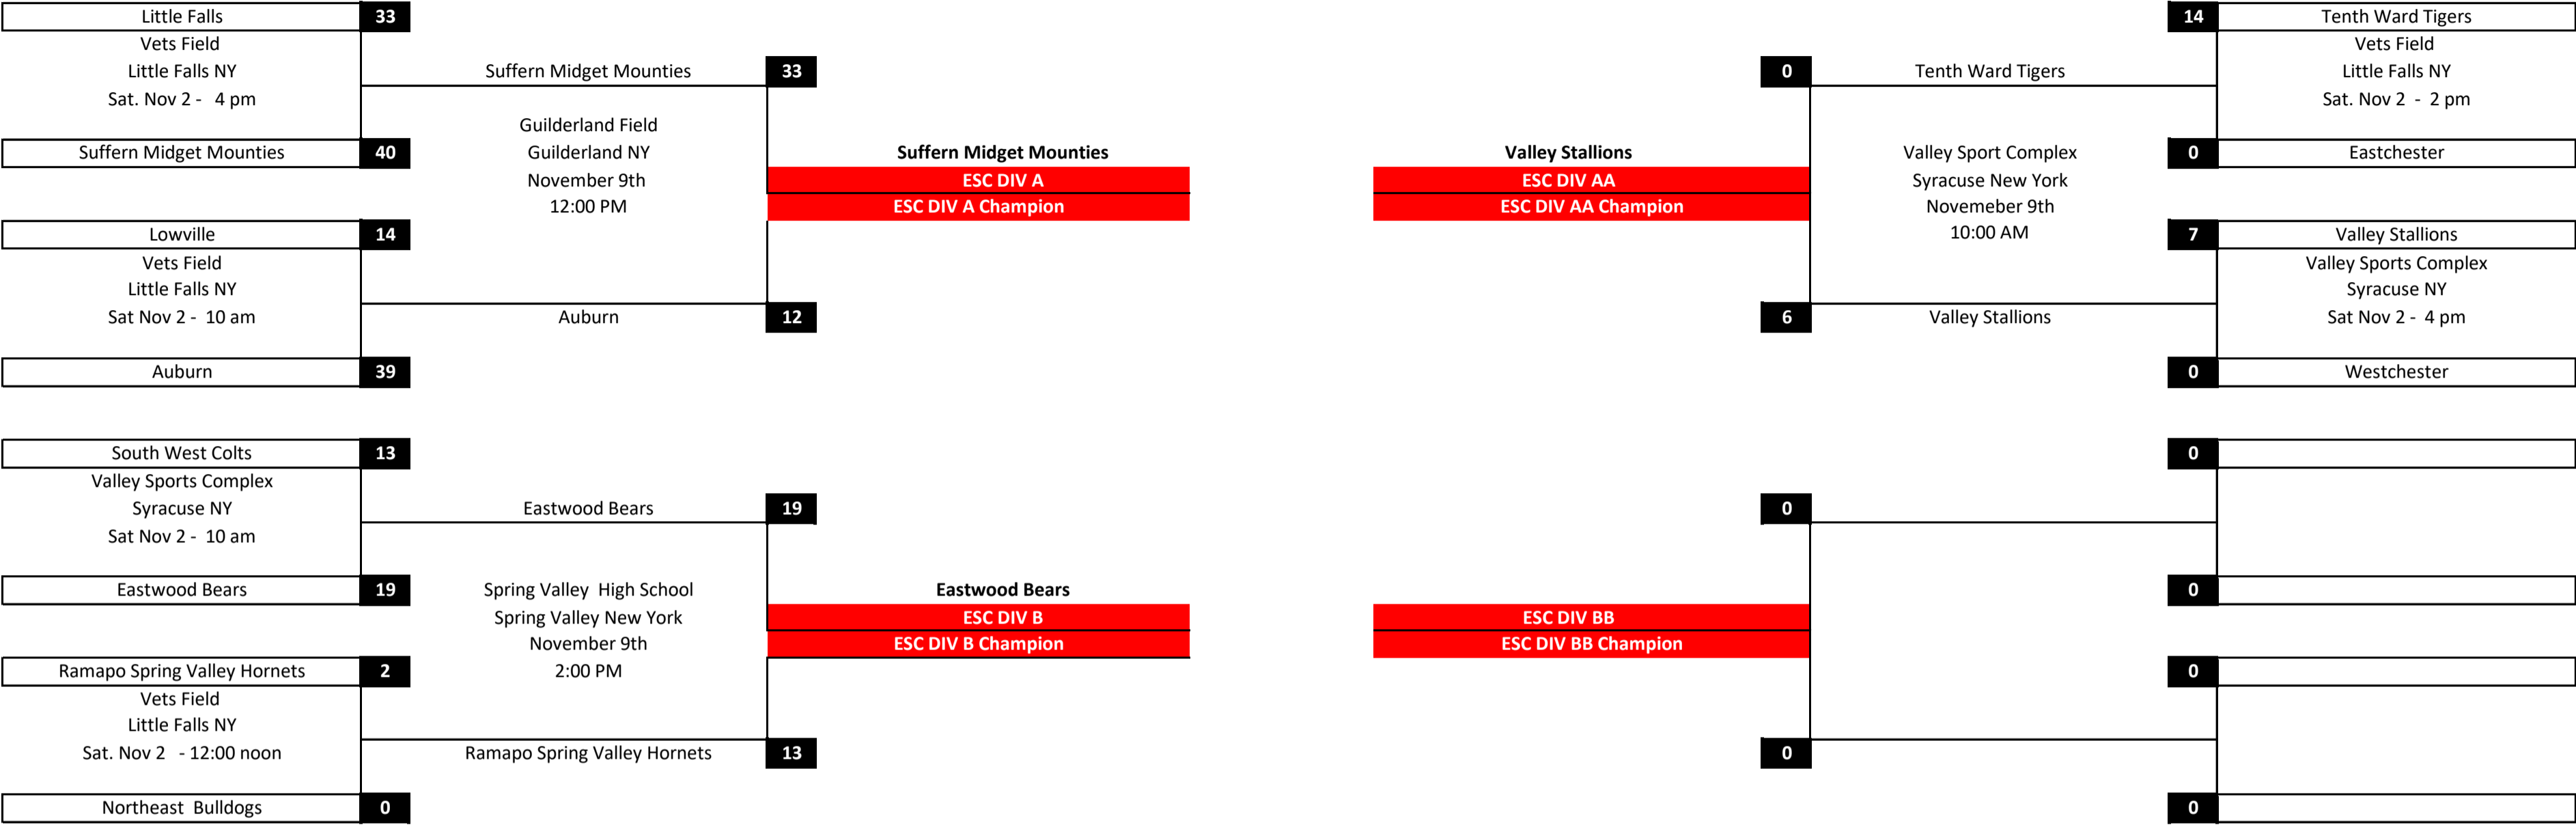

EMPIRE STATE CLASSIC

2019 NFC / AFC CONFERENCE Mitey Mite Bowl Bracket (Maximum 2 games)

Division	Age(s)	Weight Range	MAX
Mitey Mite	7-8-9	45-100	109
Mitey Mite	EQUIPMENT WEIGHT (7 pounds)		
	7-8-9	52-115	116

A player may gain 1 pound every week after the second game, up to a maximum of 8 pounds