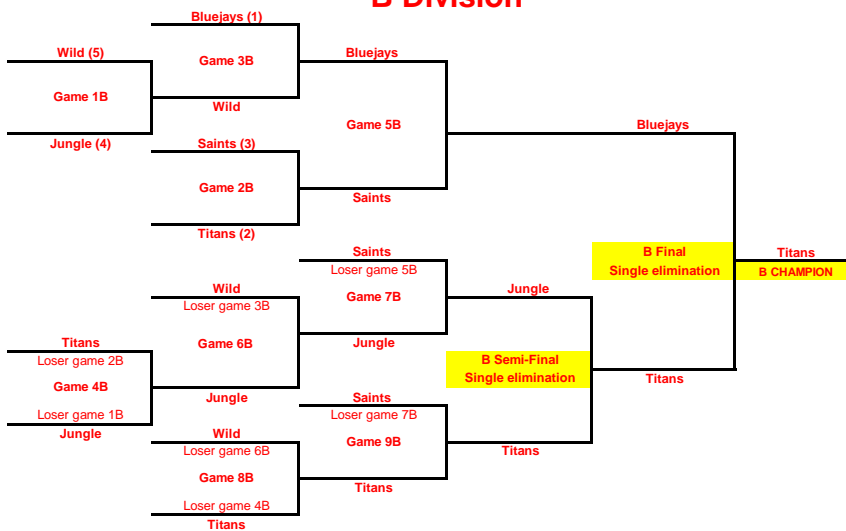

# Langley Church Slo-pitch Playoff Draw

## A Division

## A Division

Game #	Day	Date	Time	Field
Game #1	Saturday	Jun-15	900am	SW
Game #2	Saturday	Jun-15	900am	NE
Game #3	Saturday	Jun-15	1020am	SW
Game #4	Saturday	Jun-15	1020am	NE
Game #5	Saturday	Jun-15	1140am	SW
Game #6	Saturday	Jun-15	1140am	NE
Game #7	Saturday	Jun-22	900am	SW
Game #8	Saturday	Jun-22	1020am	SW
BBQ/Skills event	Saturday	Jun-22	1145-100p	SW
Game #9	Saturday	Jun-22	220pm	SW
Semi-Final	Saturday	Jun-22	340pm	NE
Final	Saturday	Jun-22	620pm	SW

## B Division

Game #	Day	Date	Time	Field
Game #1	Saturday	Jun-15	100pm	SW
Game #2	Saturday	Jun-15	100pm	NE
Game #3	Saturday	Jun-15	220pm	SW
Game #4	Saturday	Jun-15	220pm	NE
Game #5	Saturday	Jun-15	340pm	SW
Game #6	Saturday	Jun-15	340pm	NE
Game #7	Saturday	Jun-22	900am	NE
Game #8	Saturday	Jun-22	1020am	NE
BBQ/Skills event	Saturday	Jun-22	1145-100p	SW
Game #9	Saturday	Jun-22	100pm	SW
Semi-Final	Saturday	Jun-22	340pm	SW
Final	Saturday	Jun-22	500pm	SW