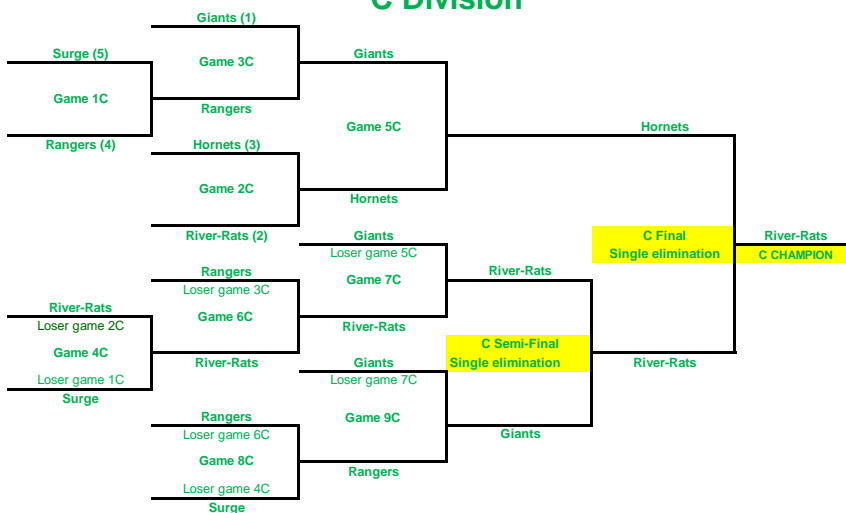

C Division

C Division

Game #	Day	Date	Time	Field
Game #1	Saturday	Jun-15	500pm	SW
Game #2	Saturday	Jun-15	500pm	NE
Game #3	Saturday	Jun-15	620pm	SW
Game #4	Saturday	Jun-15	620pm	NE
Game #5	Saturday	Jun-15	740pm	SW
Game #6	Saturday	Jun-15	740pm	NE
BBQ/Skills event	Saturday	Jun-22	1145-100p	SW
Game #7	Saturday	Jun-22	100pm	NE
Game #8	Saturday	Jun-22	220pm	NE
Game #9	Saturday	Jun-22	500pm	NE
Semi-Final	Saturday	Jun-22	620pm	NE
Final	Saturday	Jun-22	740pm	NE