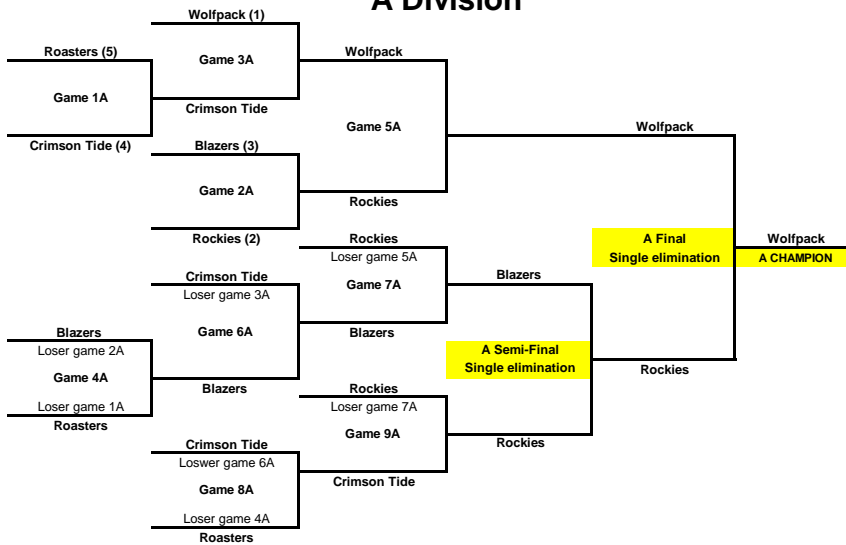

## A Division

## A Division

Game #	Day	Date	Time	Field
Game #1	Saturday	Jun-15	900am	SW
Game #2	Saturday	Jun-15	900am	NE
Game #3	Saturday	Jun-15	1020am	SW
Game #4	Saturday	Jun-15	1020am	NE
Game #5	Saturday	Jun-15	1140am	SW
Game #6	Saturday	Jun-15	1140am	NE
Game #7	Saturday	Jun-22	900am	SW
Game #8	Saturday	Jun-22	1020am	SW
BBQ/Skills event	Saturday	Jun-22	1145-100p	SW
Game #9	Saturday	Jun-22	220pm	SW
Semi-Final	Saturday	Jun-22	340pm	NE
Final	Saturday	Jun-22	620pm	SW

## B Division

Game #	Day	Date	Time	Field
Game #1	Saturday	Jun-15	100pm	SW
Game #2	Saturday	Jun-15	100pm	NE
Game #3	Saturday	Jun-15	220pm	SW
Game #4	Saturday	Jun-15	220pm	NE
Game #5	Saturday	Jun-15	340pm	SW
Game #6	Saturday	Jun-15	340pm	NE
Game #7	Saturday	Jun-22	900am	NE
Game #8	Saturday	Jun-22	1020am	NE
BBQ/Skills event	Saturday	Jun-22	1145-100p	SW
Game #9	Saturday	Jun-22	100pm	SW
Semi-Final	Saturday	Jun-22	340pm	SW
Final	Saturday	Jun-22	500pm	SW