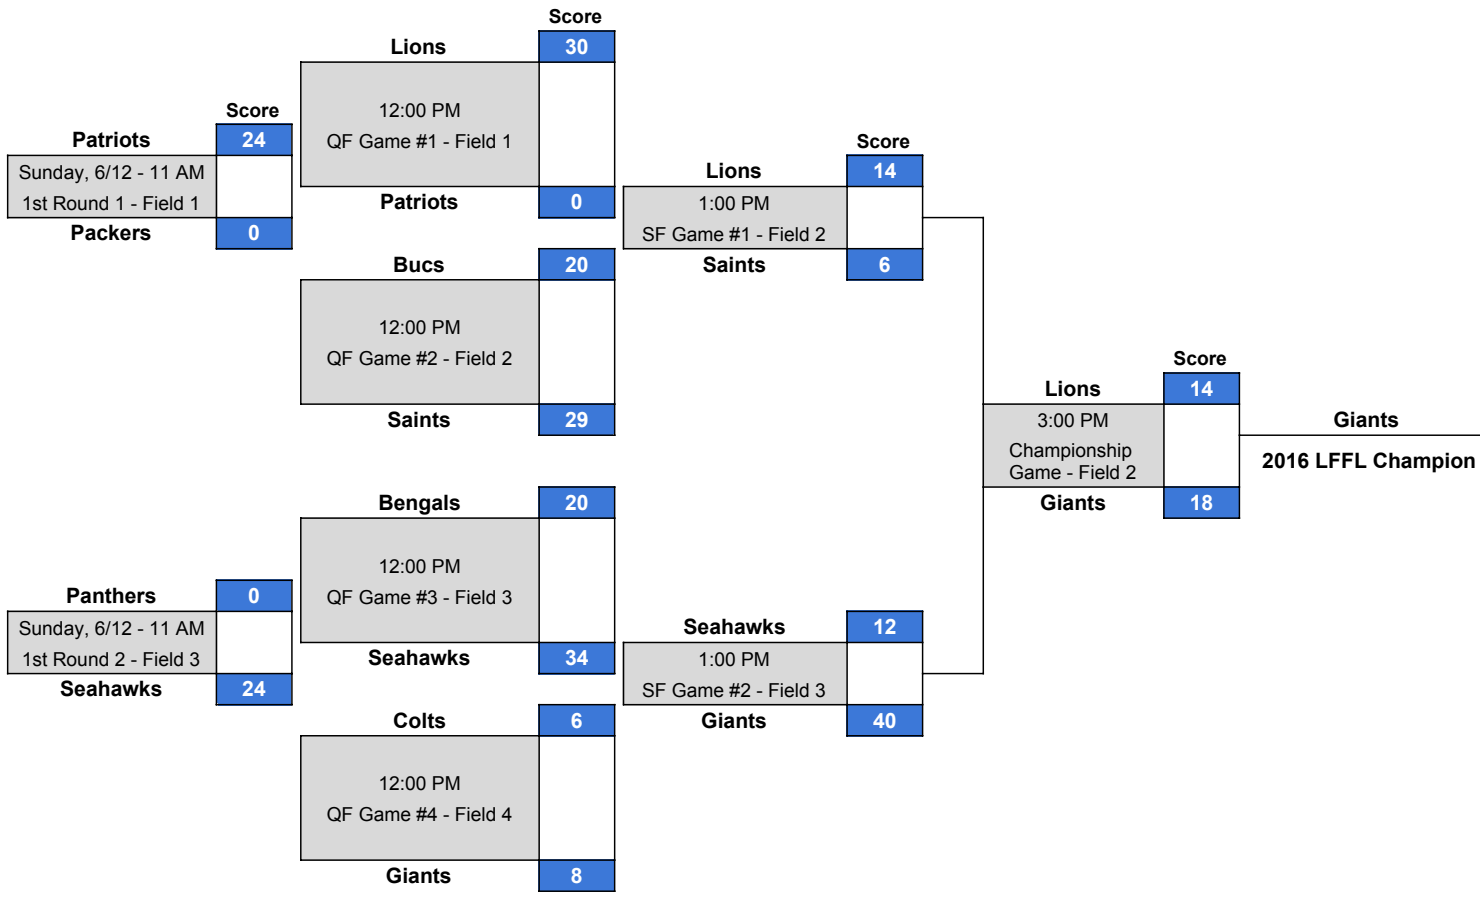

# LFFL K - 1st Division Playoffs/Championships

# LFFL 2nd - 3rd Division Playoffs/Championships

# LFFL 4th - 5th Division Playoffs/Championships

# LFFL 6th - 8th Division Playoffs/Championships

		Score	
<b>Steelers</b>	<b>42</b>		
Tuesday, 6/14 6:00 PM QF Game #1 - Field 1			
<b>Patriots</b>	<b>40</b>		
<b>Titans</b>	<b>32</b>		
Tuesday, 6/14 6:00 PM QF Game #2 - Field 2			
<b>Eagles</b>	<b>26</b>		
<b>Giants</b>	<b>12</b>		
Tuesday, 6/14 6:00 PM QF Game #3 - Field 3			
<b>Rams</b>	<b>20</b>		
<b>Falcons</b>	<b>12</b>		
Tuesday, 6/14 6:00 PM QF Game #4 - Field 4			
<b>Dolphins</b>	<b>20</b>		