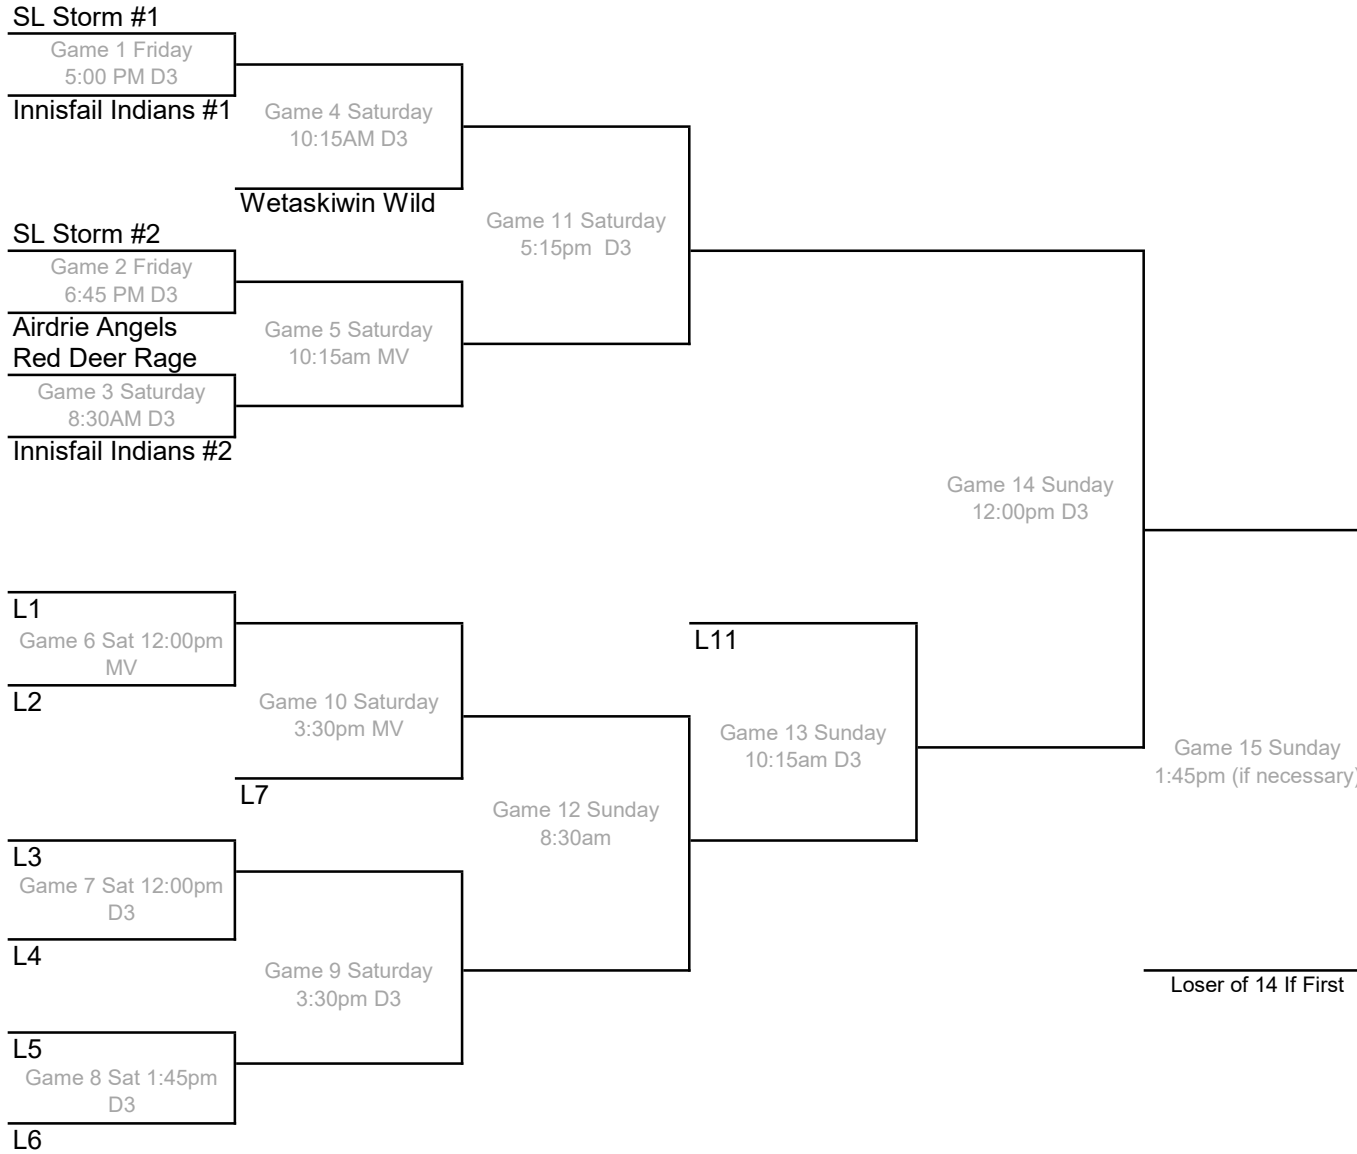

# Sylvan Lake Icebreaker U12 Division

**All games in the U12 divison are played on Diamond 3 (D3) and the Meadowview Diamond (MV)**

<b>Game</b>	<b>Day</b>	<b>Time</b>	<b>Diamond</b>	<b>Divison</b>	<b>Team 1</b>	<b>Team 2</b>
U12-1	Friday	5:00	3	U12	SL Storm 1	Innsifail Indians 1
U12-2	Friday	6:45	3	U12	SL Storm 2	Airdrie Angels
U12-3	Saturday	8:30	3	U12	Red Deer Rage	Innisfail Indians 2
U12-4	Saturday	10:15	3	U12	Wetaskiwin Wild	W1
U12-5	Saturday	10:15	MV	U12	W2	W3
U12-6	Saturday	12:00	MV	U12	L1	L2
U12-7	Saturday	12:00	3	U12	L3	L4
U12-8	Saturday	1:45	3	U12	L5	L6
U12-9	Saturday	3:30	3	U12	W7	W8
U12-10	Saturday	3:30	MV	U12	W6	L7
U12-11	Saturday	5:15	3	U12	W4	W5
U12-12	Sunday	8:30	3	U12	W9	W10
U12-13	Sunday	10:15	3	U12	L11	W12
U12-14	Sunday	12:00	3	U12	W11	W13
U12-15	Sunday	1:45	3	U12	W14	L14